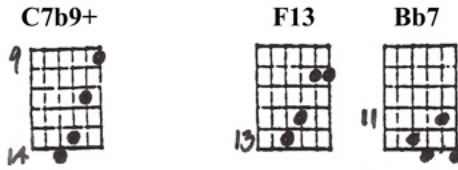

Blues Idea #20

Ted Greene

Double Approach Chords Blues

1990-08-30

Key of Bb

Parallel Melody Approach Chords

1985-08-16

- For 1) Simple blues progression
- 2) Catalogue of Parallel Melody Approach chords (but with contrary inside part)

DOUBLE APPROACH CHORD BLUES

Ted Greene © 8-30-90

Key of Bb

SIMPLE PROG
for 1) Blues Prog
2) catalogue of Parallel Melody approach chords (but w/ contr. inside part)

8-16-85