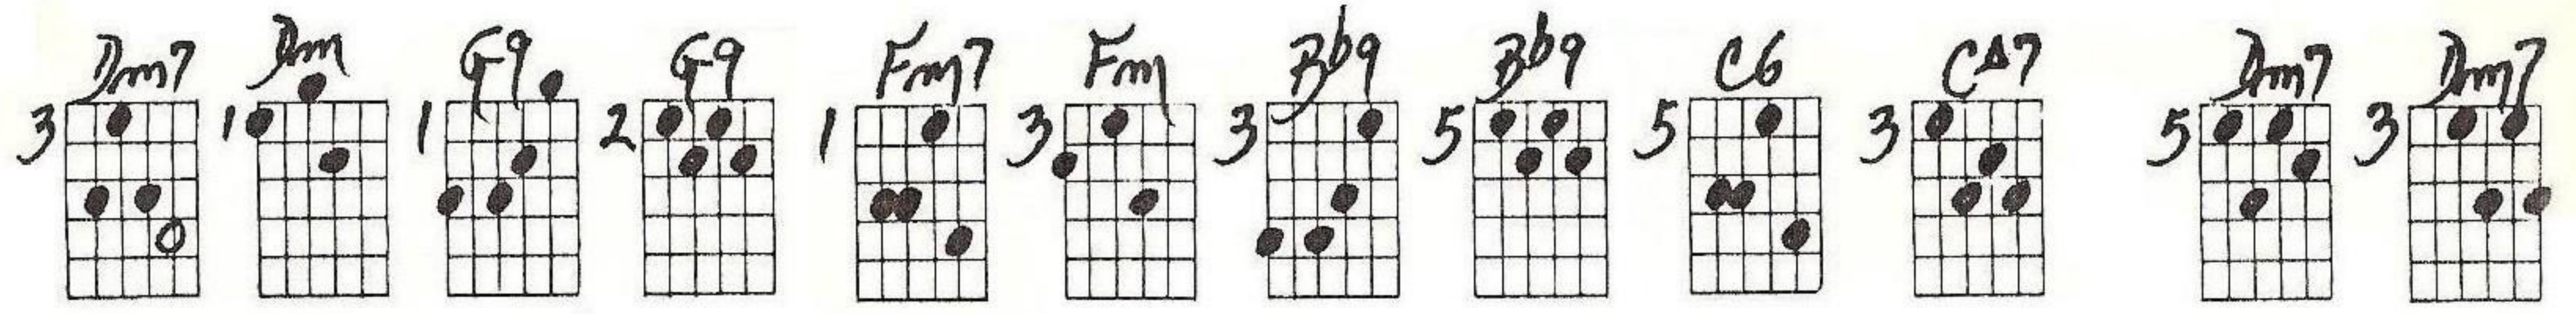

WHEN SUNNY GETS BLUE

- ACCOMPANIMENT TO SUNNY MELODY

REG 4 DOUBLE TIME FEEL by adding 1 bass note between ^{most} every change

- 1 BEAT PER CHORD

Key of C

When Sun - ny gets blue her eyes get gray and cloud - y. Then the rain be - gins to
mem - ries will fade, and pret - ty dreams will rise up, where her oth - er dream fell

fall. Pit - ter pat - ter, pit - ter pat - ter, love is gone so what can mat - ter?
through. Hur - ry new love, hur - ry here, to kiss a - way each lone - ly tear, and

No sweet lov - er man comes to call. When Sun - ny gets blue she