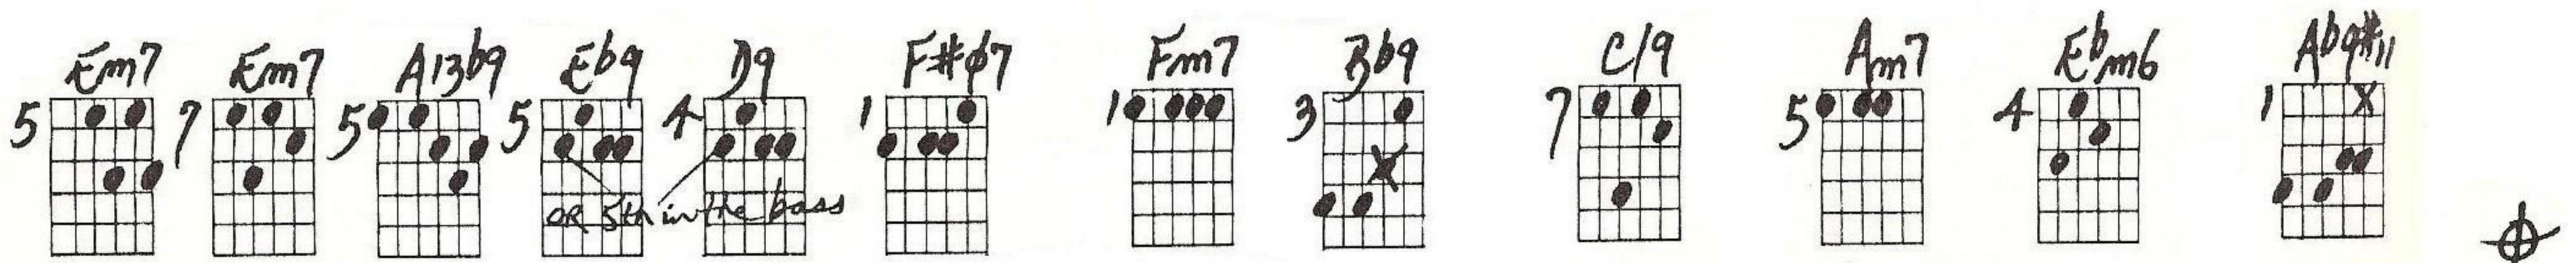

WHEN SUNNY GETS BLUE

- ACCOMPANIMENT TO SUNNY MELODY

REG 4 DOUBLE TIME FEEL by adding 1 bass note between ^{most} every change

- 1 BEAT PER CHORD

Key of C

When Sun - ny gets blue her eyes get gray and cloud - y. Then the rain be - gins to
mem - ries will fade, and pret - ty dreams will rise up, where her oth - er dream fell

fall. Pit - ter pat - ter, pit - ter pat - ter, love is gone so what can mat - ter?
through. Hur - ry new love, hur - ry here, to kiss a - way each lone - ly tear, and

No sweet lov - er man comes to call. When Sun - ny gets blue she