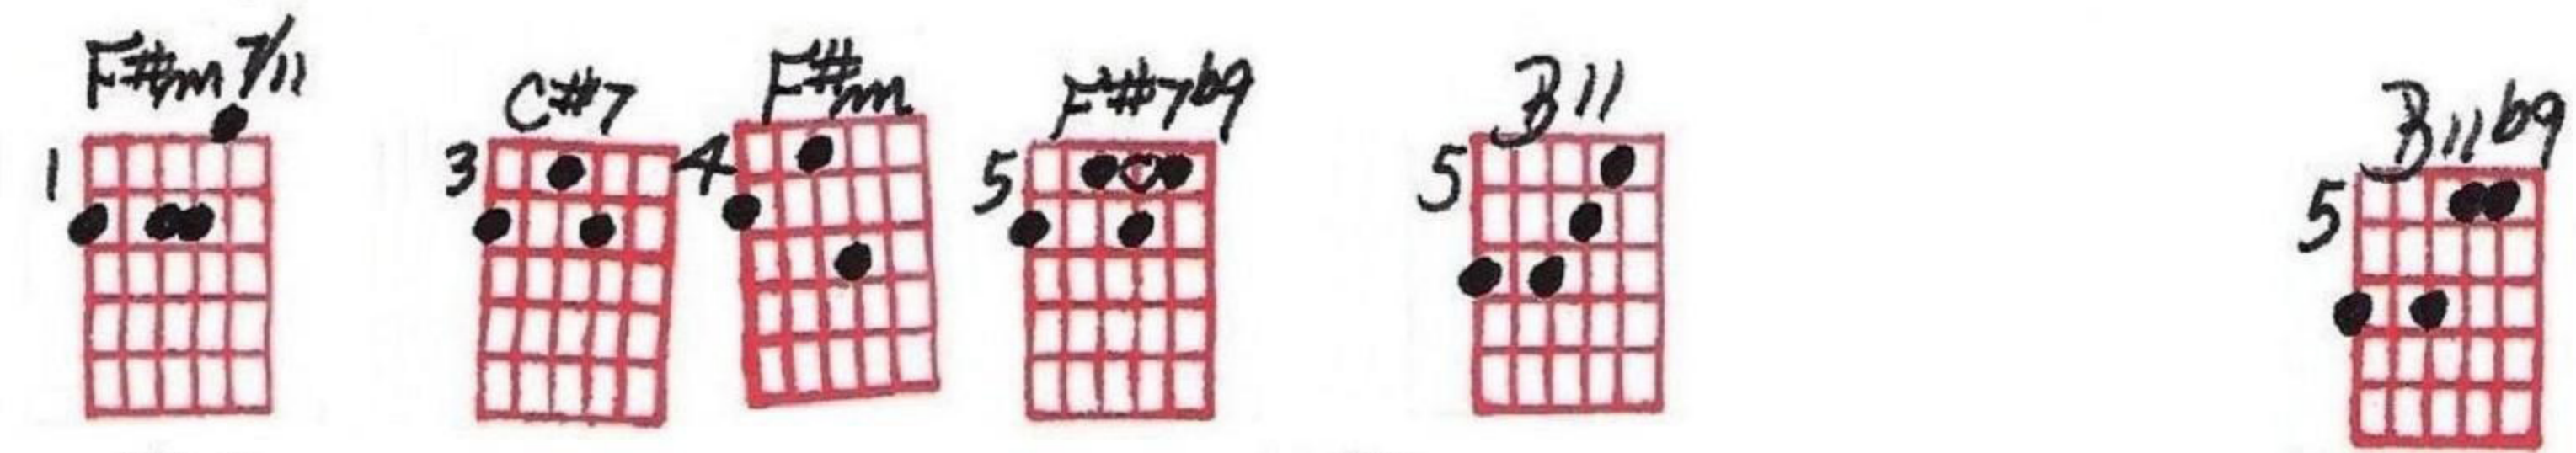

THEY CAN'T TAKE THAT AWAY FROM ME

5-12-77
arr. © Ted Greene

CHORD MELODY EXAMPLES
OUTLINE: you'll need
to add some melody
tones here & there

Musical staff with lyrics: The way you wear your hat _____ the way you sip your tea _____

Musical staff with lyrics: the mem - ry of all that _____

Musical staff with lyrics: no, no! They

Musical staff with lyrics: Can't Take That A - way from Me! The way your smile just beams, -

Musical staff with lyrics: the way you sing off key, _____