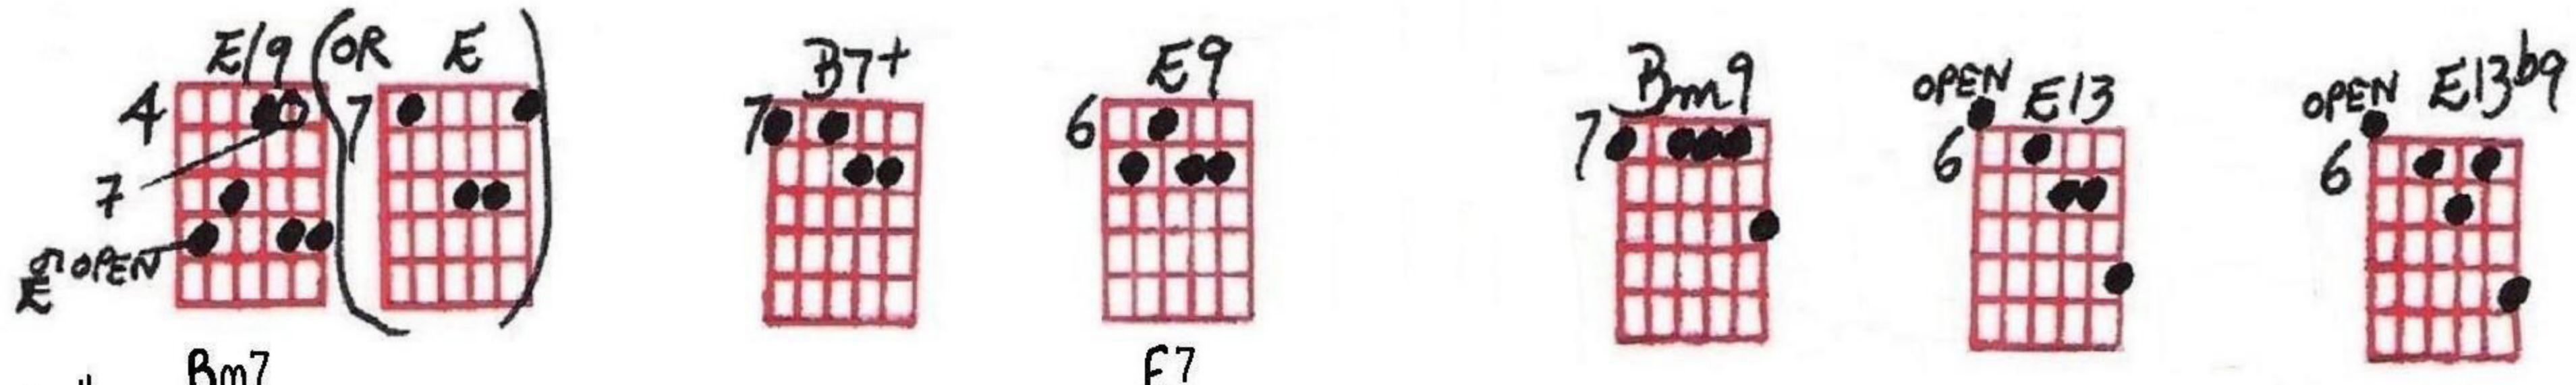

THEY CAN'T TAKE THAT AWAY FROM ME

5-12-77
arr. © Ted Greene

CHORD MELODY EXAMPLES
OUTLINE: you'll need
to add some melody
tones here & there

Musical staff with lyrics: The way you wear your hat _____ the way you sip your tea _____

Musical staff with lyrics: the mem - ry of all that _____

Musical staff with lyrics: no, no! They

Musical staff with lyrics: Can't Take That A - way from Me! The way your smile just beams, -

Musical staff with lyrics: the way you sing off key, _____