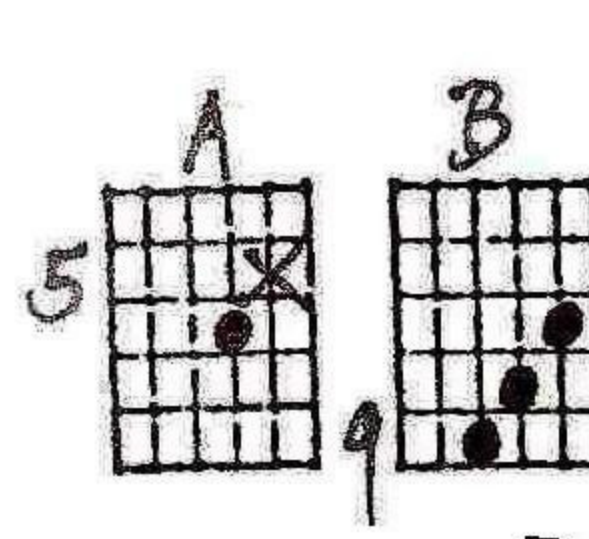

Sum 9-7-91 for Barb

Key of E SOLO GTR

E

C#m

E

C#m

A

$\text{♩} = 66$

Piano score, not the guitar transcription

Piano

E

B

G#m

C#m

E

3