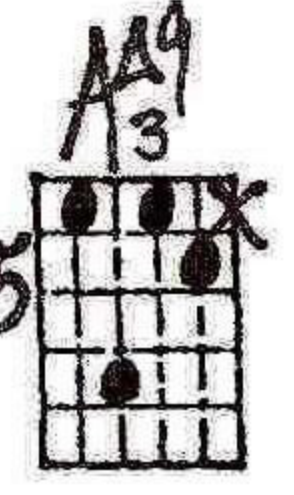

Sum 9-7-91 for Barb

Key of E SOLO GTR

E

C#m

E

C#m

A

$\text{♩} = 66$

Piano score, not the guitar transcription

Piano

E

B

G#m

C#m

E

3