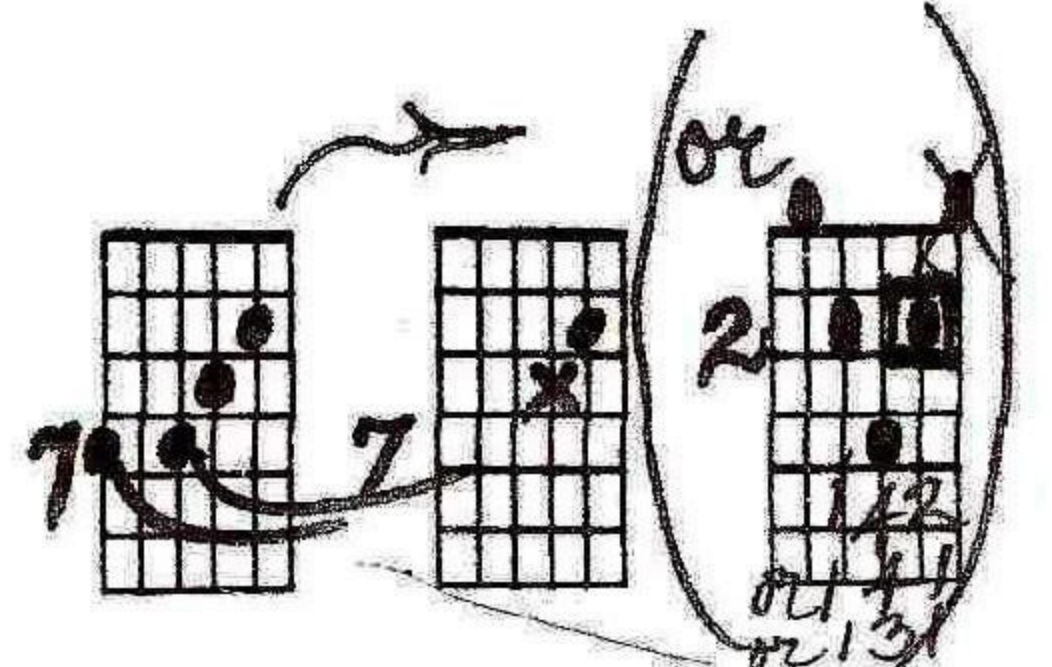

Sum 9-7-91 for Barb

Key of E SOLO GTR

E

C#m

E

C#m

A

$\text{♩} = 66$

Piano score, not the guitar transcription

Piano

E

B

G#m

C#m

E

3