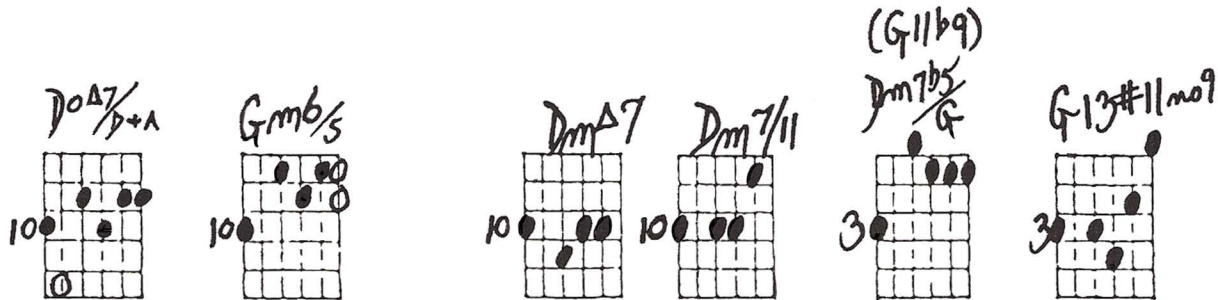

I NEVER TOLD YOU

Playing ● × □ △
order: ○ = opt.

Original changes: Dm⁹ Dm^{Δ7}

1. So man - y things I should have
2. I loved your kiss. I loved your

said touch. I nev - er told you. I kept them
I loved to hold you. I thought my

locked in - side my head I nev - er told you.
kiss could say so much. I nev - er told you.

"I Never Told You" - Ted Greene Comping p.2

Musical notation for the first system, including a treble clef staff with a '10' marking and a bass clef staff with chord labels Cm7, F13, F7+9, BbΔ7+, Gm7, and Gm7/F.

When you were here I nev - er
and now you're gone, and ev - 'ry

Musical notation for the second system, including a treble clef staff with a '12' marking and a bass clef staff with chord labels Em9, Em7, A7susb9, A13b9, Dm9, and Dm7.

let mean you to go. me. I It's guess eas - my y first now mis -

"I Never Told You" - Ted Greene Comping p.3

1.

2.

I NEVER TOLD YOU

10-30-95

Handwritten guitar chord diagrams for the song "I NEVER TOLD YOU". The page contains 10 columns of chords, each with a diagram and a label. The chords include Dm6, Dm7b5, Gm6/5, Dm7, Dm7/11, Dm7b5/G, G13#11, Gm6, Gm7/11, E7#9+, A11b9, Dm11, Db7/G, Cm7/11, F13, Bb7+, Gm7/11, Gm7, Em7/11, Em11, A11b9, A13#11b9, Dm11, Dm7/11, F11, F13b9, Bb6/9, Bb6/9, OPEN E7#9b5, A7#9+, Dm6/9, OPEN B7#9+, Em7/11, A7#5b5, F13, F11, F13b9, Bb6/9, Bb6/9, Bb7+, Bb6, OPEN E7#9+, E7b9+, A13/11b9, A7b9+, Dm6/9, Bb9#11, OPEN Em7/11b5, A7#9+, and Bb7+. The diagrams show fingerings on the fretboard, with some including capo positions (e.g., "To the Top") and circled notes. The bottom half of the page contains empty grid boxes for additional diagrams.