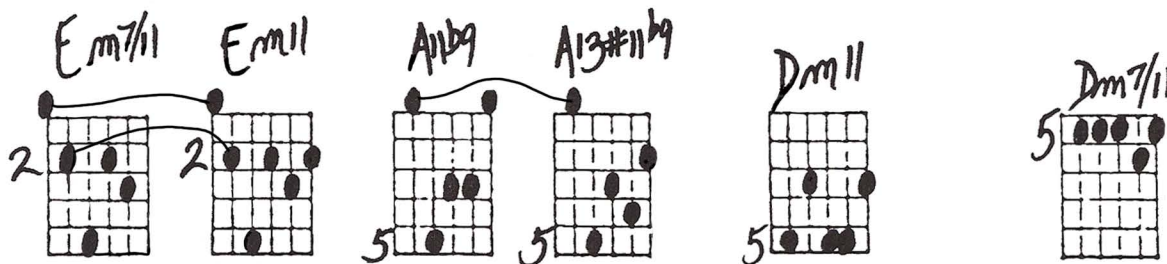

I NEVER TOLD YOU

Playing ● × □ △
order: ○ = opt.

Original changes: Dm⁹ Dm^{Δ7}

1. So man - y things I should have
2. I loved your kiss. I loved your

said touch. I nev - er told you. I kept them
I loved to hold you. I thought my

locked in - side my head I nev - er told you.
kiss could say so much. I nev - er told you.

"I Never Told You" - Ted Greene Comping p.2

Musical notation for the first system, including a treble clef staff with a '10' marking and a bass clef staff with chord labels Cm7, F13, F7+9, BbΔ7+, Gm7, and Gm7/F.

When you were here I nev - er
and now you're gone, and ev - 'ry

Musical notation for the second system, including a treble clef staff with a '12' marking and a bass clef staff with chord labels Em9, Em7, A7susb9, A13b9, Dm9, and Dm7.

let mean you to go. me. I It's guess eas - my y first now mis -

"I Never Told You" - Ted Greene Comping p.3

1.

2.

I NEVER TOLD YOU

10-30-95

Handwritten guitar chord diagrams for the song "I NEVER TOLD YOU". The page contains 10 columns of chords, each with a diagram and a label. The chords include Dm6, Dm7b5, Gm6/5, Dm7, Dm7/11, Dm7b5/G, G13#11, Gm6, Gm7/11, E7#9+, A11b9, Dm11, Db7/G, Cm7/11, F13, Bb7+, Gm7/11, Gm7, Em7/11, Em11, A11b9, A13#11b9, Dm11, Dm7/11, F11, F13b9, Bb6/9, Bb6/9, OPEN E7#9b5, A7#9+, Dm6/9, OPEN B7#9+, Em7/11, A7#5b5, F13, F11, F13b9, Bb6/9, Bb6/9, Bb7+, Bb6, OPEN E7#9+, E7b9+, A13/11b9, A7b9+, Dm6/9, Bb9#11, OPEN Em7/11b5, A7#9+, and Bb7+. The diagrams show fingerings on the fretboard, with some including capo positions (e.g., "To the Top") and circled notes. The bottom half of the page contains empty grid boxes for additional diagrams.