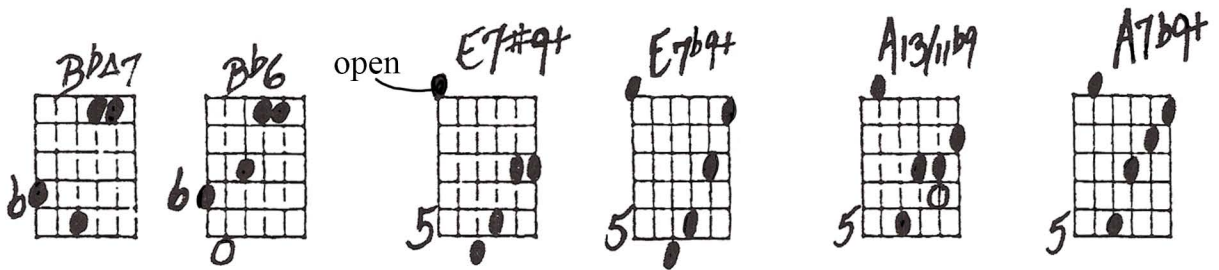

locked in - side my head I nev - er told you.
kiss could say so much. I nev - er told you.

"I Never Told You" - Ted Greene Comping p.2

Musical notation for the first system, including a treble clef staff with a '10' marking and a bass clef staff with chord labels Cm7, F13, F7+9, BbΔ7+, Gm7, and Gm7/F.

When you were here I nev - er
and now you're gone, and ev - 'ry

Musical notation for the second system, including a treble clef staff with a '12' marking and a bass clef staff with chord labels Em9, Em7, A7susb9, A13b9, Dm9, and Dm7.

let soul you I know see I'd must die hear be - fore much I'd you

Musical notation for the third system, including a treble clef staff with a '14' marking and a bass clef staff with chord labels Cm7/F, F7susb9, F7b9, Bb6/F, and BbΔ7/F.

let mean you to go. me. I It's guess eas - my y first now mis -

"I Never Told You" - Ted Greene Comping p.3

1.

2.

I NEVER TOLD YOU

10-30-95

Handwritten guitar chord diagrams for the song "I NEVER TOLD YOU". The page contains 10 columns of chords, each with a diagram and a label. The chords include Dm6, Dm7b5, Gm6/5, Dm7, Dm7/11, Dm7b5/G, G13#11, Gm6, Gm7/11, E7#9+, A11b9, Dm11, Db7/G, Cm7/11, F13, Bb7+, Gm7/11, Gm7, Em7/11, Em11, A11b9, A13#11b9, Dm11, Dm7/11, F11, F13b9, Bb6/9, Bb6/9, OPEN E7#9b5, A7#9+, Dm6/9, OPEN B7#9+, Em7/11, A7#5b5, F13, F11, F13b9, Bb6/9, Bb6/9, Bb7+, Bb6, OPEN E7#9+, E7b9+, A13/11b9, A7b9+, Dm6/9, Bb9#11, OPEN Em7/11b5, A7#9+, and Bb7+. The diagrams show fingerings on the fretboard, with some including capo positions (e.g., "To the Top") and circled notes. The bottom half of the page contains empty grid boxes for additional diagrams.