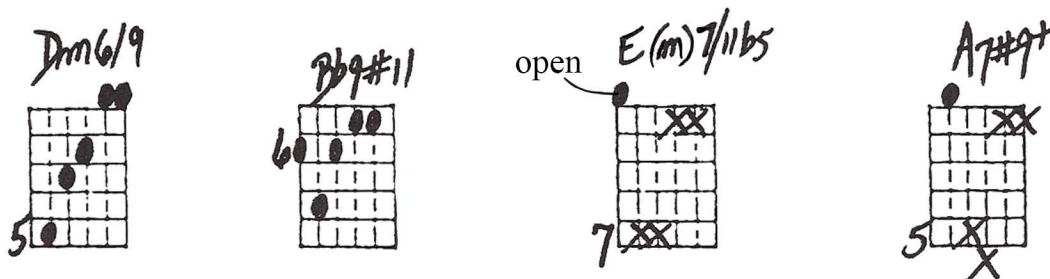

locked in - side my head I nev - er told you.
kiss could say so much. I nev - er told you.

"I Never Told You" - Ted Greene Comping p.2

Musical notation for the first system, including a treble clef staff with a '10' marking and a bass clef staff with chord labels Cm7, F13, F7+9, BbΔ7+, Gm7, and Gm7/F.

When you were here I nev - er
and now you're gone, and ev - 'ry

Musical notation for the second system, including a treble clef staff with a '12' marking and a bass clef staff with chord labels Em9, Em7, A7susb9, A13b9, Dm9, and Dm7.

let soul you I know see I'd must die hear be - fore much I'd you

Musical notation for the third system, including a treble clef staff with a '14' marking and a bass clef staff with chord labels Cm7/F, F7susb9, F7b9, Bb6/F, and BbΔ7/F.

let mean you to go. me. I It's guess eas - my y first now mis -

"I Never Told You" - Ted Greene Comping p.3

1.

2.

I NEVER TOLD YOU

10-30-95

Handwritten guitar chord diagrams for the song "I NEVER TOLD YOU". The page contains 10 columns of chords, each with a diagram and a label. The chords include Dm6, Dm7b5, Gm6/5, Dm7, Dm7/11, Dm7b5/G, G13#11, Gm6, Gm7/11, E7#9+, A11b9, Dm11, Db7/G, Cm7/11, F13, Bb7+, Gm7/11, Gm7, Em7/11, Em11, A11b9, A13#11b9, Dm11, Dm7/11, F11, F13b9, Bb6/9, Bb6/9, OPEN E7#9b5, A7#9+, Dm6/9, OPEN B7#9+, Em7/11, A7#5b5, F13, F11, F13b9, Bb6/9, Bb6/9, Bb7+, Bb6, OPEN E7#9+, E7b9+, A13/11b9, A7b9+, Dm6/9, Bb9#11, OPEN Em7/11b5, A7#9+, and Bb7+. The diagrams show fingerings on the fretboard, with some including capo positions (e.g., "To the Top") and circled notes. The bottom half of the page contains empty grid boxes for additional diagrams.