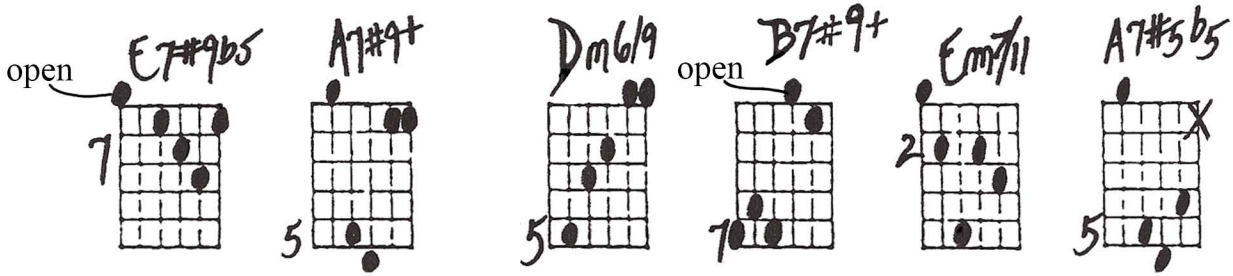

locked in - side my head I nev - er told you.
kiss could say so much. I nev - er told you.

"I Never Told You" - Ted Greene Comping p.2

Musical notation for the first system, including a treble clef staff with a '10' marking and a bass clef staff with chord labels Cm7, F13, F7+9, BbΔ7+, Gm7, and Gm7/F.

When you were here I nev - er
and now you're gone, and ev - 'ry

Musical notation for the second system, including a treble clef staff with a '12' marking and a bass clef staff with chord labels Em9, Em7, A7susb9, A13b9, Dm9, and Dm7.

let soul you I know see I'd must die hear be - fore much I'd you

Musical notation for the third system, including a treble clef staff with a '14' marking and a bass clef staff with chord labels Cm7/F, F7susb9, F7b9, Bb6/F, and BbΔ7/F.

let mean you to go. me. I It's guess eas - my y first now mis -

"I Never Told You" - Ted Greene Comping p.3

1.

2.

I NEVER TOLD YOU

10-30-95

Handwritten guitar chord diagrams for the song "I NEVER TOLD YOU". The page contains 10 columns of chords, each with a diagram and a label. The chords include Dm6, Dm7b5, Gm6/5, Dm7, Dm7/11, Dm7b5/G, G13#11, Gm6, Gm7/11, E7#9+, A11b9, Dm11, Db7/G, Cm7/11, F13, Bb7+, Gm7/11, Gm7, Em7/11, Em11, A11b9, A13#11b9, Dm11, Dm7/11, F11, F13b9, Bb6/9, Bb6/9, OPEN E7#9b5, A7#9+, Dm6/9, OPEN B7#9+, Em7/11, A7#5b5, F13, F11, F13b9, Bb6/9, Bb6/9, Bb7+, Bb6, OPEN E7#9+, E7b9+, A13/11b9, A7b9+, Dm6/9, Bb9#11, OPEN Em7/11b5, A7#9+, and Bb7+. The diagrams show fingerings on the fretboard, with some including capo positions (e.g., "To the Top") and circled notes. The bottom half of the page contains empty grid boxes for additional diagrams.