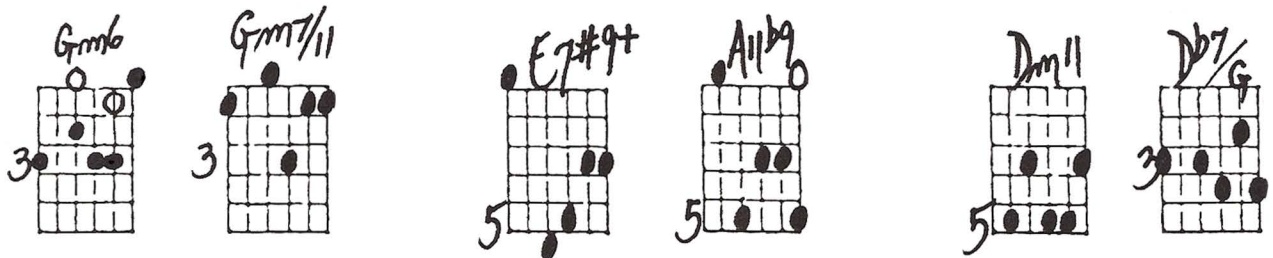

I NEVER TOLD YOU

Playing ● × □ △
order: ○ = opt.

Original changes: Dm⁹ Dm^{Δ7}

1. So man - y things I should have
2. I loved your kiss. I loved your

said touch. I nev - er told you. I kept them
I loved to hold you. I thought my

locked in - side my head I nev - er told you.
kiss could say so much. I nev - er told you.

"I Never Told You" - Ted Greene Comping p.2

Musical notation for the first system, including a treble clef staff with a '10' marking and a bass clef staff with chord labels Cm7, F13, F7+9, BbΔ7+, Gm7, and Gm7/F.

When you were here I nev - er
and now you're gone, and ev - 'ry

Musical notation for the second system, including a treble clef staff with a '12' marking and a bass clef staff with chord labels Em9, Em7, A7susb9, A13b9, Dm9, and Dm7.

let mean you to go. me. I It's guess eas - my y first now mis -

"I Never Told You" - Ted Greene Comping p.3

1.

2.

I NEVER TOLD YOU

10-30-95

Handwritten guitar chord diagrams for the song "I NEVER TOLD YOU". The page contains 10 columns of chords, each with a diagram and a label. The chords include Dm6, Dm7b5, Gm6/5, Dm7, Dm7/11, Dm7b5/G, G13#11, Gm6, Gm7/11, E7#9+, A11b9, Dm11, Db7/G, Cm7/11, F13, Bb7+, Gm7/11, Gm7, Em7/11, Em11, A11b9, A13#11b9, Dm11, Dm7/11, F11, F13b9, Bb6/9, Bb6/9, OPEN E7#9b5, A7#9+, Dm6/9, OPEN B7#9+, Em7/11, A7#5b5, F13, F11, F13b9, Bb6/9, Bb6/9, Bb7+, Bb6, OPEN E7#9+, E7b9+, A13/11b9, A7b9+, Dm6/9, Bb9#11, OPEN Em7/11b5, A7#9+, and Bb7+. The diagrams show fingerings on the fretboard, with some including capo positions (e.g., "To the Top") and circled notes. The bottom half of the page contains empty grid boxes for additional diagrams.