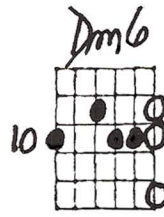

I NEVER TOLD YOU

Playing ● × □ △
order: ○ = opt.

Original changes: Dm⁹ Dm^{Δ7}

1. So man - y things I should have
2. I loved your kiss. I loved your

said touch. I nev - er told you. I kept them
I loved to hold you. I thought my

locked in - side my head I nev - er told you.
kiss could say so much. I nev - er told you.

"I Never Told You" - Ted Greene Comping p.2

Musical notation for the first system, including a treble clef staff with a '10' marking and a bass clef staff with chord labels Cm7, F13, F7+9, BbΔ7+, Gm7, and Gm7/F.

When you were here I nev - er
and now you're gone, and ev - 'ry

Musical notation for the second system, including a treble clef staff with a '12' marking and a bass clef staff with chord labels Em9, Em7, A7susb9, A13b9, Dm9, and Dm7.

let mean you to go. me. I It's guess eas - my y first now mis -

"I Never Told You" - Ted Greene Comping p.3

1.

2.

I NEVER TOLD YOU

10-30-95

Handwritten guitar chord diagrams for the song "I NEVER TOLD YOU". The page contains 10 columns of chords, each with a diagram and a label. The chords include Dm6, Dm7b5, Gm6/5, Dm7, Dm7/11, Dm7b5/G, G13#11, Gm6, Gm7/11, E7#9+, A11b9, Dm11, Db7/G, Cm7/11, F13, Bb7+, Gm7/11, Gm7, Em7/11, Em11, A11b9, A13#11b9, Dm11, Dm7/11, F11, F13b9, Bb6/9, Bb6/9, OPEN E7#9b5, A7#9+, Dm6/9, OPEN B7#9+, Em7/11, A7#5b5, F13, F11, F13b9, Bb6/9, Bb6/9, Bb7+, Bb6, OPEN E7#9+, E7b9+, A13/11b9, A7b9+, Dm6/9, Bb9#11, OPEN Em7/11b5, A7#9+, and Bb7+. The diagrams show fingerings on the fretboard, with some including capo positions (e.g., "To the Top") and circled notes. The bottom half of the page contains empty grid boxes for additional diagrams.