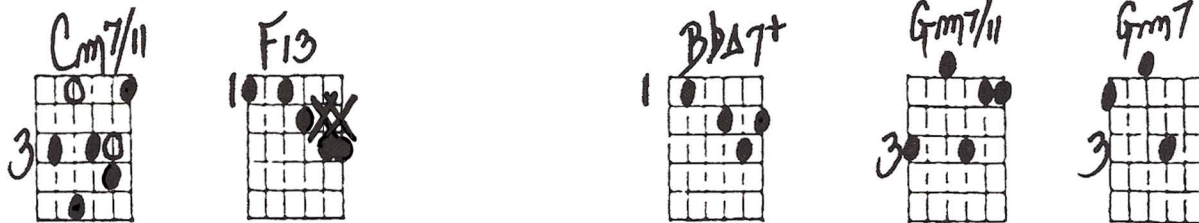

I NEVER TOLD YOU

Playing ● × □ △
order: ○ = opt.

Original changes: Dm⁹ Dm^{Δ7}

1. So man - y things I should have
2. I loved your kiss. I loved your

said touch. I nev - er told you. I kept them
I loved to hold you. I thought my

locked in - side my head I nev - er told you.
kiss could say so much. I nev - er told you.

"I Never Told You" - Ted Greene Comping p.2

Musical notation for the first system, including a treble clef staff with a '10' marking and a bass clef staff with chord labels Cm7, F13, F7+9, BbΔ7+, Gm7, and Gm7/F.

When you were here I nev - er
and now you're gone, and ev - 'ry

Musical notation for the second system, including a treble clef staff with a '12' marking and a bass clef staff with chord labels Em9, Em7, A7susb9, A13b9, Dm9, and Dm7.

let mean you to go. me. I It's guess eas - my y first now mis -

"I Never Told You" - Ted Greene Comping p.3

1.

2.

I NEVER TOLD YOU

10-30-95

Handwritten guitar chord diagrams for the song "I NEVER TOLD YOU". The page contains 10 columns of chords, each with a diagram and a label. The chords include Dm6, Dm7b5, Gm6/5, Dm7, Dm7/11, Dm7b5/G, G13#11, Gm6, Gm7/11, E7#9+, A11b9, Dm11, Db7/G, Cm7/11, F13, Bb7+, Gm7/11, Gm7, Em7/11, Em11, A11b9, A13#11b9, Dm11, Dm7/11, F11, F13b9, Bb6/9, Bb6/9, OPEN E7#9b5, A7#9+, Dm6/9, OPEN B7#9+, Em7/11, A7#5b5, F13, F11, F13b9, Bb6/9, Bb6/9, Bb7+, Bb6, OPEN E7#9+, E7b9+, A13/11b9, A7b9+, Dm6/9, Bb9#11, OPEN Em7/11b5, A7#9+, and Bb7+. The diagrams show fingerings on the fretboard, with some including capo positions (e.g., "To the Top") and circled notes. The bottom half of the page contains empty grid boxes for additional diagrams.