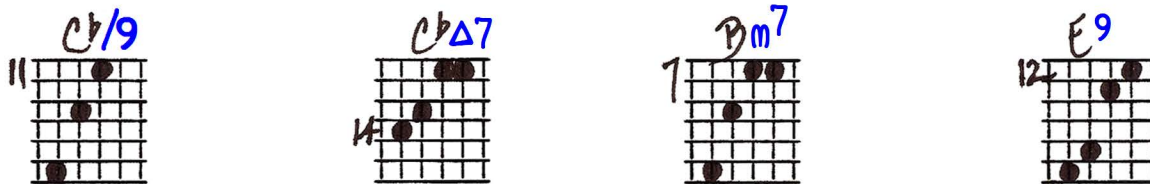

# BLUESETTE

Playing order: ● × □ △  
○ = opt.

V-1 Comping, Middle 4 Strings  
Key of Ab

Feel in 3/4  
or 2/4 (4/4)

[verse 2]

Musical notation for the first line of the verse, including guitar chords and lyrics: "Long as there's love in your heart to share,"

Musical notation for the second line of the verse, including guitar chords and lyrics: "dear Blues - ette, don't des - pair."

Musical notation for the third line of the verse, including guitar chords and lyrics: "Some blue boy is long - ing just like you to"

# V-1 COMPING MIDDLE 4 STR. - BLUESETTE

© 7-1-89  
J. J. Johnson

Key of Ab

Feel in 3/4  
2(A)

8 Ab 13 Ab 10 G 8 C 8 F 6 Bb 6 Eb 6 Ab

4 Db 6 Db 9 Db 14 Gb 11 Cb 14 Cb 7 B 12 E

12 A 5 A 6 Bb 11 Eb 11 Ab 12 B 12 E 11 Eb