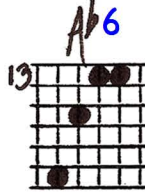

# BLUESETTE

Playing order: ● × □ △  
○ = opt.

V-1 Comping, Middle 4 Strings  
Key of Ab

Feel in 3/4  
or 2/4 (4/4)

[verse 2]

Musical notation for the first line of the verse, including guitar chords and lyrics: "Long as there's love in your heart to share,"

Musical notation for the second line of the verse, including guitar chords and lyrics: "dear Blues - ette, don't des - pair."

Musical notation for the third line of the verse, including guitar chords and lyrics: "Some blue boy is long - ing just like you to"

# V-1 COMPING MIDDLE 4 STR. - BLUESETTE

© 7-1-89  
J. J. Johnson

Key of Ab

Feel in 3/4  
2(A)

8 Ab 13 Ab 10 G 8 C 8 F 6 Bb 6 Eb 6 Ab

4 Db 6 Db 9 Db 14 Gb 11 Cb 14 Cb 7 B 12 E

12 A 5 A 6 Bb 11 Eb 11 Ab 12 B 12 E 11 Eb