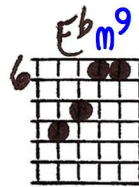

# BLUESETTE

Playing order: ● × □ △  
○ = opt.

V-1 Comping, Middle 4 Strings  
Key of Ab

Feel in 3/4  
or 2/4 (4/4)

[verse 2]

Musical notation for the first line of the verse, including guitar chords and lyrics: "Long as there's love in your heart to share,"

Musical notation for the second line of the verse, including guitar chords and lyrics: "dear Blues - ette, don't des - pair."

Musical notation for the third line of the verse, including guitar chords and lyrics: "Some blue boy is long - ing just like you to"

# V-1 COMPING MIDDLE 4 STR. - BLUESETTE

© 7-1-89  
J. J. Johnson

Key of Ab

Feel in 3/4  
2(A)

8 Ab 13 Ab 10 G 8 C 8 F 6 Bb 6 Eb 6 Ab

4 Db 6 Db 9 Db 14 Gb 11 Cb 14 Cb 7 B 12 E

12 A 5 A 6 Bb 11 Eb 11 Ab 12 B 12 E 11 Eb