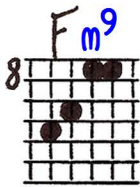

# BLUESETTE

Playing order: ● × □ △  
○ = opt.

V-1 Comping, Middle 4 Strings  
Key of Ab

Feel in 3/4  
or 2/4 (4/4)

[verse 2]

Musical notation for the first line of the verse, including guitar chords and lyrics: "Long as there's love in your heart to share,"

Musical notation for the second line of the verse, including guitar chords and lyrics: "dear Blues - ette, don't des - pair."

Musical notation for the third line of the verse, including guitar chords and lyrics: "Some blue boy is long - ing just like you to"

# V-1 COMPING MIDDLE 4 STR. - BLUESETTE

© 7-1-89  
J. J. Johnson

Key of Ab

Feel in 3/4  
2(A)

8 Ab 13 Ab 10 G 8 C 8 F 6 Bb 6 Eb 6 Ab

4 Db 6 Db 9 Db 14 Gb 11 Cb 14 Cb 7 B 12 E

12 A 5 A 6 Bb 11 Eb 11 Ab 12 B 12 E 11 Eb