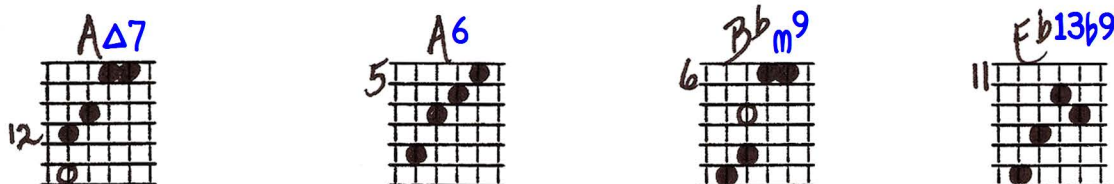

17

Two lov - ing arms he can nest - le in and