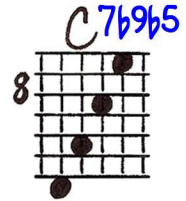

# BLUESETTE

Playing order: ● × □ △  
○ = opt.

V-1 Comping, Middle 4 Strings  
Key of Ab

Feel in 3/4  
or 2/4 (4/4)

[verse 2]

Musical notation for the first line of the verse, including guitar chords and lyrics: "Long as there's love in your heart to share,"

Musical notation for the second line of the verse, including guitar chords and lyrics: "dear Blues - ette, don't des - pair."

Musical notation for the third line of the verse, including guitar chords and lyrics: "Some blue boy is long - ing just like you to"

13

find a some - one to be true to.

17

Two lov - ing arms he can nest - le in and

21

stay.

# V-1 COMPING MIDDLE 4 STR. - BLUESETTE

© 7-1-89  
J. J. Johnson

Key of Ab

Feel in 3/4  
2(A)

8 Ab 13 Ab 10 G 8 C 8 F 6 Bb 6 Eb 6 Ab

4 Db 6 Db 9 Db 14 Gb 11 Cb 14 Cb 7 B 12 E

12 A 5 A 6 Bb 11 Eb 11 Ab 12 B 12 E 11 Eb