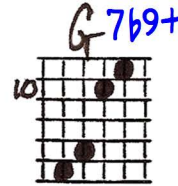

# BLUESETTE

Playing order: ● × □ △  
○ = opt.

V-1 Comping, Middle 4 Strings  
Key of Ab

Feel in 3/4  
or 2/4 (4/4)

[verse 2]

Musical notation for the first line of the verse, including guitar chords and lyrics: "Long as there's love in your heart to share,"

Musical notation for the second line of the verse, including guitar chords and lyrics: "dear Blues - ette, don't des - pair."

Musical notation for the third line of the verse, including guitar chords and lyrics: "Some blue boy is long - ing just like you to"

13

find a some - one to be true to.

17

Two lov - ing arms he can nest - le in and

21

stay.

# V-1 COMPING MIDDLE 4 STR. - BLUESETTE

© 7-1-89  
J. J. Johnson

Key of Ab

Feel in 3/4  
2(A)

8 Ab 13 Ab 10 G 8 C 8 F 6 Bb 6 Eb 6 Ab

4 Db 6 Db 9 Db 14 Gb 11 Cb 14 Cb 7 B 12 E

12 A 5 A 6 Bb 11 Eb 11 Ab 12 B 12 E 11 Eb