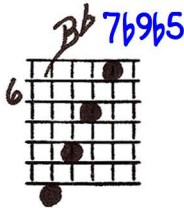

# BLUESETTE

Playing order: ● × □ △  
○ = opt.

V-1 Comping, Middle 4 Strings  
Key of Ab

Feel in 3/4  
or 2/4 (4/4)

[verse 2]

Musical notation for the first line of the verse, including guitar chords and lyrics: "Long as there's love in your heart to share,"

Musical notation for the second line of the verse, including guitar chords and lyrics: "dear Blues - ette, don't des - pair."

Musical notation for the third line of the verse, including guitar chords and lyrics: "Some blue boy is long - ing just like you to"

# V-1 COMPING MIDDLE 4 STR. - BLUESETTE

© 7-1-89  
J. J. Johnson

Key of Ab

Feel in 3/4  
2(A)

8 Ab 13 Ab 10 G 8 C 8 F 6 Bb 6 Eb 6 Ab

4 Db 6 Db 9 Db 14 Gb 11 Cb 14 Cb 7 B 12 E

12 A 5 A 6 Bb 11 Eb 11 Ab 12 B 12 E 11 Eb