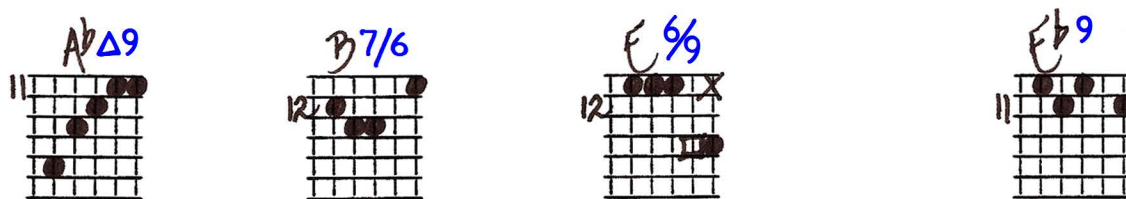

13

find a some - one to be true to.

17

Two lov - ing arms he can nest - le in and

21

stay.