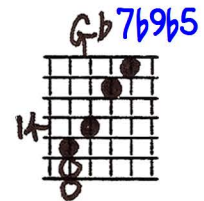

# BLUESETTE

Playing order: ● × □ △  
○ = opt.

V-1 Comping, Middle 4 Strings  
Key of Ab

Feel in 3/4  
or 2/4 (4/4)

[verse 2]

Musical notation for the first line of the verse, including guitar chords and lyrics: "Long as there's love in your heart to share,"

Musical notation for the second line of the verse, including guitar chords and lyrics: "dear Blues - ette, don't des - pair."

Musical notation for the third line of the verse, including guitar chords and lyrics: "Some blue boy is long - ing just like you to"

13

find a some - one to be true to.

17

Two lov - ing arms he can nest - le in and

21

stay.

# V-1 COMPING MIDDLE 4 STR. - BLUESETTE

© 7-1-89  
J. J. Johnson

Key of Ab

Feel in 3/4  
2(A)

8 Ab 13 Ab 10 G 8 C 8 F 6 Bb 6 Eb 6 Ab

4 Db 6 Db 9 Db 14 Gb 11 Cb 14 Cb 7 B 12 E

12 A 5 A 6 Bb 11 Eb 11 Ab 12 B 12 E 11 Eb