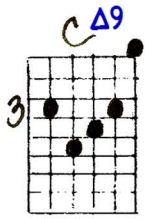

Ted Greene
Arrangement
(Fragment)

Silent Night

Ted Greene

Solo Guitar

Playing order: ● × □ △
○ = opt.

Si - lent night, Ho - - ly night.

All is calm, all is bright.

Key of C

SOLO GUITAR: SILENT NIGHT

 <p>C</p>	 <p>C</p>	 <p>F</p>	 <p>G</p>	 <p>G</p>	 <p>C</p>		
 <p>F</p>	 <p>D</p>	 <p>A^b</p>	 <p>G</p>		 <p>C</p>	