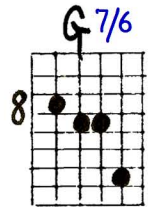

Ted Greene
Arrangement
(Fragment)

Silent Night

Ted Greene

Solo Guitar

Playing order: ● × □ △
○ = opt.

Si - lent night, Ho - - ly night.

All is calm, all is bright.

Key of C

SOLO GUITAR: SILENT NIGHT

 <p>C</p>	 <p>C</p>	 <p>F</p>	 <p>G</p>	 <p>G</p>	 <p>C</p>		
 <p>F</p>	 <p>D</p>	 <p>A^b</p>	 <p>G</p>		 <p>C</p>	