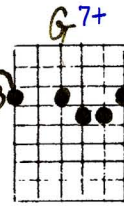

Ted Greene
Arrangement
(Fragment)

Silent Night

Ted Greene

Solo Guitar

Playing order: ● × □ △
○ = opt.

Si - lent night, Ho - - ly night.

All is calm, all is bright.

Key of C

SOLO GUITAR: SILENT NIGHT

 <p>C</p>	 <p>C</p>	 <p>F</p>	 <p>G</p>	 <p>G</p>	 <p>C</p>		
 <p>F</p>	 <p>D</p>	 <p>A^b</p>	 <p>G</p>		 <p>C</p>	