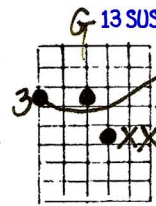

Ted Greene
Arrangement
(Fragment)

Silent Night

Ted Greene

Solo Guitar

Playing order: ● × □ △
○ = opt.

Si - lent night, Ho - - ly night.

All is calm, all is bright.

Key of C

SOLO GUITAR: SILENT NIGHT

 <p>C</p>	 <p>C</p>	 <p>F</p>	 <p>G</p>	 <p>G</p>	 <p>C</p>		
 <p>F</p>	 <p>D</p>	 <p>A^b</p>	 <p>G</p>		 <p>C</p>	