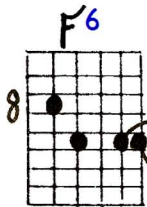

Ted Greene
Arrangement
(Fragment)

Silent Night

Ted Greene

Solo Guitar

Playing order: ● × □ △
○ = opt.

Si - lent night, Ho - - ly night.

All is calm, all is bright.

Key of C

SOLO GUITAR: SILENT NIGHT

 <p>C</p>	 <p>C</p>	 <p>F</p>	 <p>G</p>	 <p>G</p>	 <p>C</p>		
 <p>F</p>	 <p>D</p>	 <p>A^b</p>	 <p>G</p>		 <p>C</p>	