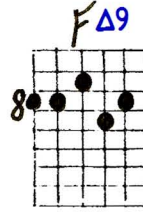

Ted Greene
Arrangement
(Fragment)

Silent Night

Ted Greene

Solo Guitar

Playing order: ● × □ △
○ = opt.

Si - lent night, Ho - - ly night.

All is calm, all is bright.

Key of C

SOLO GUITAR: SILENT NIGHT

 <p>C</p>	 <p>C</p>	 <p>F</p>	 <p>G</p>	 <p>G</p>	 <p>C</p>		
 <p>F</p>	 <p>D</p>	 <p>A^b</p>	 <p>G</p>		 <p>C</p>	