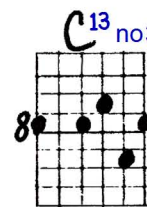

Ted Greene
Arrangement
(Fragment)

Silent Night

Ted Greene

Solo Guitar

Playing order: ● × □ △
○ = opt.

Si - lent night, Ho - - ly night.

All is calm, all is bright.

Key of C

SOLO GUITAR: SILENT NIGHT

 <p>C</p>	 <p>C</p>	 <p>F</p>	 <p>G</p>	 <p>G</p>	 <p>C</p>		
 <p>F</p>	 <p>D</p>	 <p>A^b</p>	 <p>G</p>		 <p>C</p>	