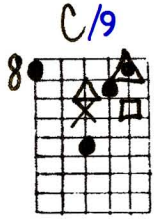

Ted Greene
Arrangement
(Fragment)

Silent Night

Ted Greene

Solo Guitar

Playing order: ● × □ △
○ = opt.

Si - lent night, Ho - - ly night.

All is calm, all is bright.

Key of C

SOLO GUITAR: SILENT NIGHT

 <p>C</p>	 <p>C</p>	 <p>F</p>	 <p>G</p>	 <p>G</p>	 <p>C</p>		
 <p>F</p>	 <p>D</p>	 <p>A^b</p>	 <p>G</p>		 <p>C</p>	