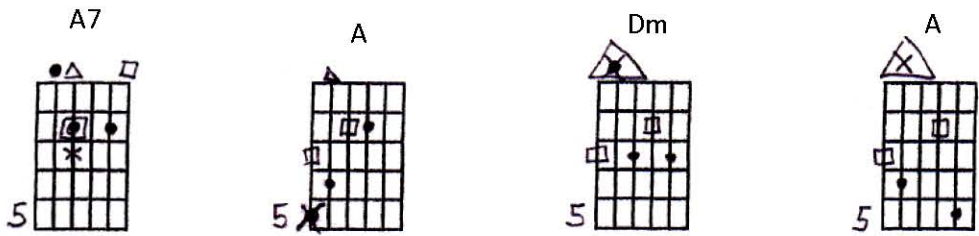

"Ted Greene - Original Baroque Compositon" - circa 1971