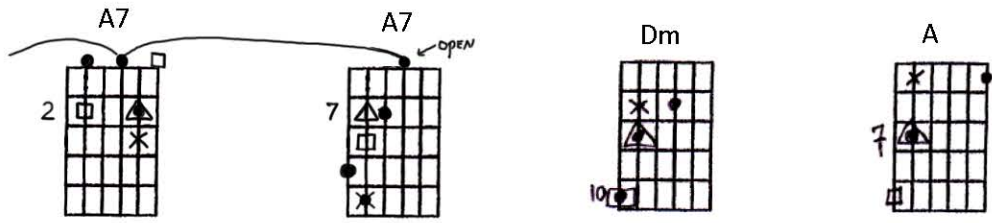

"Ted Greene - Original Baroque Compositon" - circa 1971