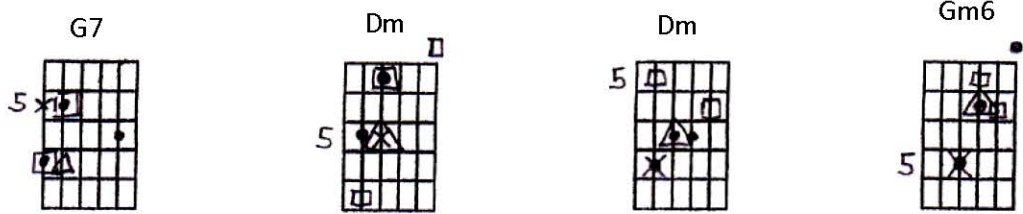

"Ted Greene - Original Baroque Compositon" - circa 1971