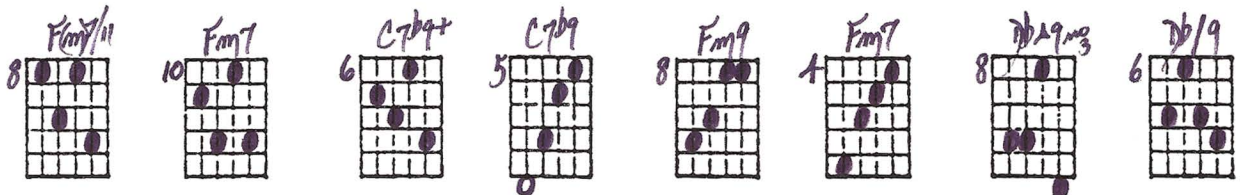

# BYE, BYE BLACKBIRD

Ted Greene  
1985-06-30

2 beats per chord  
unless marked /

Comping, Middle Strings, V-1 and V-2

Key of Eb

Basic chords: Eb Bb7 Eb

Pack up all my cares and woes, here I go sing - ing low,

bye, bye, Black - bird.

When some - bo - dy waits for me, sug - ar's sweet, so is she,

"Bye, Bye Blackbird" - Ted Greene Comping, key of Eb, p. 2

Musical notation for measures 13-14. The treble clef contains notes and chords. The bass clef contains chords Fm7, Bb7, and Eb. The lyrics are: "bye, bye, Black - bird."

Musical notation for measures 15-16. The treble clef contains notes and chords. The bass clef contains chords Eb7 and Bbm6. The lyrics are: "No one here can love and un - der - stand"

Musical notation for measures 17-18. The treble clef contains notes and chords. The bass clef contains chords C7 and Fm. The lyrics are: "me. Oh, what hard luck sto - ries they all"

Handwritten musical notation for the third staff. The key signature is one sharp (F#). The staff contains a sequence of notes with the following chords written above: D7, G, D7, Dmb, E7, Am, Am7, D7, G.