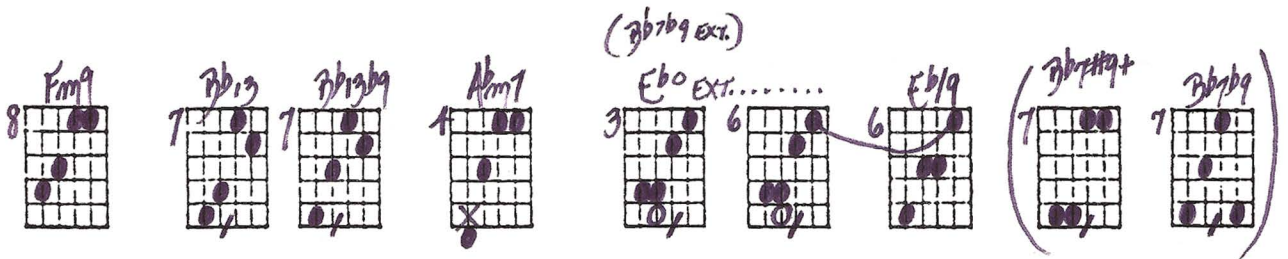

bye, bye, Black - bird.

When some - bo - dy waits for me, sug - ar's sweet, so is she,

"Bye, Bye Blackbird" - Ted Greene Comping, key of Eb, p. 2

Musical notation for measures 13-14. The treble clef contains notes and chords. The bass clef contains chords Fm7, Bb7, and Eb. The lyrics are: "bye, bye, Black - bird."

Musical notation for measures 15-16. The treble clef contains notes and chords. The bass clef contains chords Eb7 and Bbm6. The lyrics are: "No one here can love and un - der - stand"

Musical notation for measures 17-18. The treble clef contains notes and chords. The bass clef contains chords C7 and Fm. The lyrics are: "me. Oh, what hard luck sto - ries they all"

"Bye, Bye Blackbird" - Ted Greene Comping, key of Eb, p.3

Musical notation for measures 23-31. The bass line shows chords: Abm6, Bb7, Eb. The lyrics are: hand me. Make my bed and light the light,

Musical notation for measures 32-39. The bass line shows chords: Bb7, Bbm6, C7, Fm. The lyrics are: I'll ar - rive late to - night, Black - bird,

Handwritten musical notation for the third staff. The key signature is one sharp (F#). The staff contains a sequence of notes with the following chords written above: D7, G, D7, Dmb, E7, Am, Am7, D7, G.