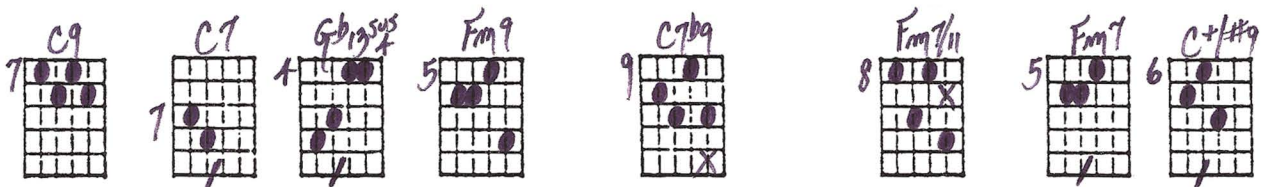

# BYE, BYE BLACKBIRD

Ted Greene  
1985-06-30

2 beats per chord  
unless marked /

Comping, Middle Strings, V-1 and V-2

Key of Eb

Basic chords: Eb Bb7 Eb

Pack up all my cares and woes, here I go sing - ing low,

bye, bye, Black - bird.

When some - bo - dy waits for me, sug - ar's sweet, so is she,

"Bye, Bye Blackbird" - Ted Greene Comping, key of Eb, p. 2

Musical notation for measures 13-14. The treble clef contains notes and chords. The bass clef contains chords Fm7, Bb7, and Eb. The lyrics are: "bye, bye, Black - bird."

Musical notation for measures 15-16. The treble clef contains notes and chords. The bass clef contains chords Eb7 and Bbm6. The lyrics are: "No one here can love and un - der - stand"

Musical notation for measures 17-18. The treble clef contains notes and chords. The bass clef contains chords C7 and Fm. The lyrics are: "me. Oh, what hard luck sto - ries they all"

Handwritten musical notation for the third staff. The key signature is one sharp (F#). The staff contains a sequence of notes with the following chords written above: D7, G, D7, Dmb, E7, Am, Am7, D7, G.