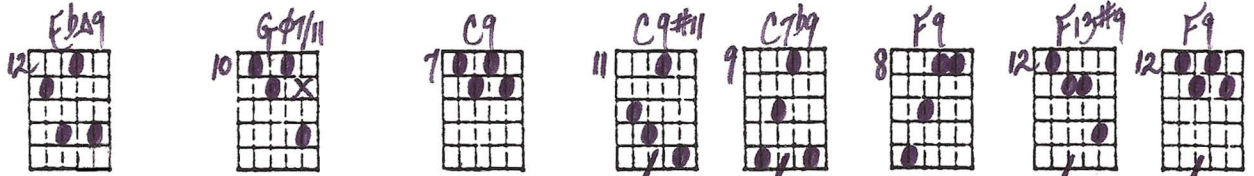

# BYE, BYE BLACKBIRD

Ted Greene  
1985-06-30

2 beats per chord  
unless marked /

Comping, Middle Strings, V-1 and V-2

Key of Eb

Basic chords: Eb Bb7 Eb

Pack up all my cares and woes, here I go sing - ing low,

bye, bye, Black - bird.

When some - bo - dy waits for me, sug - ar's sweet, so is she,

"Bye, Bye Blackbird" - Ted Greene Comping, key of Eb, p. 2

Musical notation for measures 13-14. The treble clef contains notes and chords. The bass clef contains chords Fm7, Bb7, and Eb. The lyrics are: "bye, bye, Black - bird."

Musical notation for measures 15-16. The treble clef contains notes and chords. The bass clef contains chords Eb7 and Bbm6. The lyrics are: "No one here can love and un - der - stand"

Musical notation for measures 17-18. The treble clef contains notes and chords. The bass clef contains chords C7 and Fm. The lyrics are: "me. Oh, what hard luck sto - ries they all"

"Bye, Bye Blackbird" - Ted Greene Comping, key of Eb, p.3

Musical notation for measures 23-31. The bass line shows chords: Abm6, Bb7, Eb. The lyrics are: hand me. Make my bed and light the light,

Musical notation for measures 32-39. The bass line shows chords: Bb7, Bbm6, C7, Fm. The lyrics are: I'll ar - rive late to - night, Black - bird,