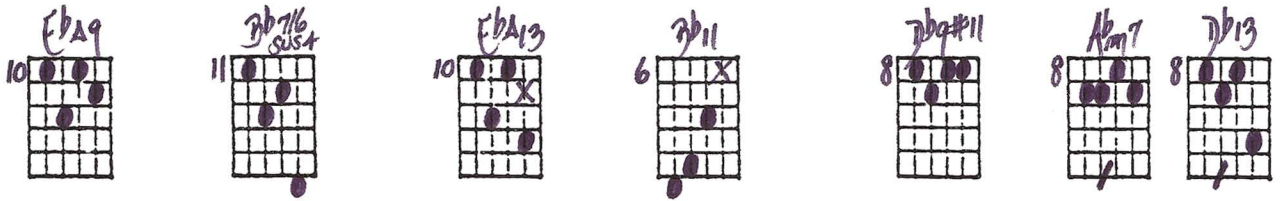

# BYE, BYE BLACKBIRD

Ted Greene  
1985-06-30

2 beats per chord  
unless marked /

Comping, Middle Strings, V-1 and V-2

Key of Eb

Basic chords: Eb Bb7 Eb

Pack up all my cares and woes, here I go sing - ing low,

bye, bye, Black - bird.

When some - bo - dy waits for me, sug - ar's sweet, so is she,

"Bye, Bye Blackbird" - Ted Greene Comping, key of Eb, p. 2

Musical notation for measures 13-14. The treble clef contains notes and chords. The bass clef contains chords Fm7, Bb7, and Eb. The lyrics are: "bye, bye, Black - bird."

Musical notation for measures 15-16. The treble clef contains notes and chords. The bass clef contains chords Eb7 and Bbm6. The lyrics are: "No one here can love and un - der - stand"

Musical notation for measures 17-18. The treble clef contains notes and chords. The bass clef contains chords C7 and Fm. The lyrics are: "me. Oh, what hard luck sto - ries they all"

Handwritten musical notation for the third staff. The key signature is one sharp (F#). The staff contains a sequence of notes with the following chords written above: D7, G, D7, Dmb, E7, Am, Am7, D7, G.