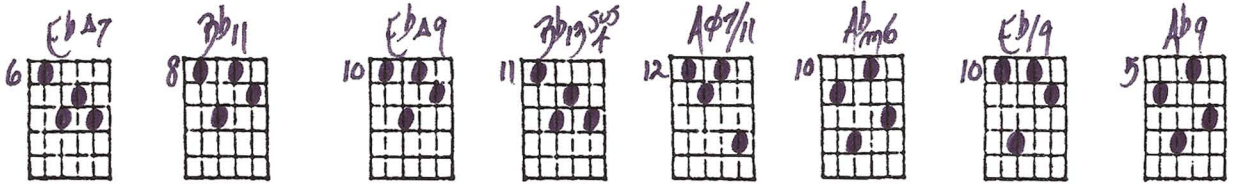

# BYE, BYE BLACKBIRD

Ted Greene  
1985-06-30

2 beats per chord  
unless marked /

Comping, Middle Strings, V-1 and V-2

Key of Eb

Basic chords: Eb Bb7 Eb

Pack up all my cares and woes, here I go sing - ing low,

bye, bye, Black - bird.

When some - bo - dy waits for me, sug - ar's sweet, so is she,

"Bye, Bye Blackbird" - Ted Greene Comping, key of Eb, p. 2

Musical notation for measures 13-14. The treble clef contains notes and chords. The bass clef contains chords Fm7, Bb7, and Eb. The lyrics are: "bye, bye, Black - bird."

Handwritten musical notation for the second staff. The key signature is one sharp (F#). The staff contains a sequence of notes with the following chords written above: E7, Am, Am7, D7, G, G7, Dmb, E7, Am, Cmb.

Handwritten musical notation for the third staff. The key signature is one sharp (F#). The staff contains a sequence of notes with the following chords written above: D7, G, D7, Dmb, E7, Am, Am7, D7, G.