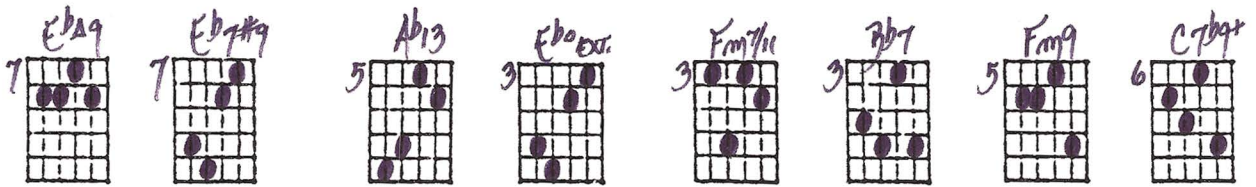

# BYE, BYE BLACKBIRD

Ted Greene  
1985-06-30

2 beats per chord  
unless marked /

Comping, Middle Strings, V-1 and V-2

Key of Eb

Basic chords: Eb Bb7 Eb

Pack up all my cares and woes, here I go sing - ing low,

bye, bye, Black - bird.

When some - bo - dy waits for me, sug - ar's sweet, so is she,

"Bye, Bye Blackbird" - Ted Greene Comping, key of Eb, p. 2

Musical notation for measures 13-14. The treble clef contains notes and chords. The bass clef contains chords Fm7, Bb7, and Eb. The lyrics are: "bye, bye, Black - bird."

Musical notation for measures 15-16. The treble clef contains notes and chords. The bass clef contains chords Eb7 and Bbm6. The lyrics are: "No one here can love and un - der - stand"

Musical notation for measures 17-18. The treble clef contains notes and chords. The bass clef contains chords C7 and Fm. The lyrics are: "me. Oh, what hard luck sto - ries they all"

Handwritten musical notation for the third staff. The key signature is one sharp (F#). The staff contains a sequence of notes with the following chords written above: D7, G, D7, Dmb, E7, Am, Am7, D7, G.