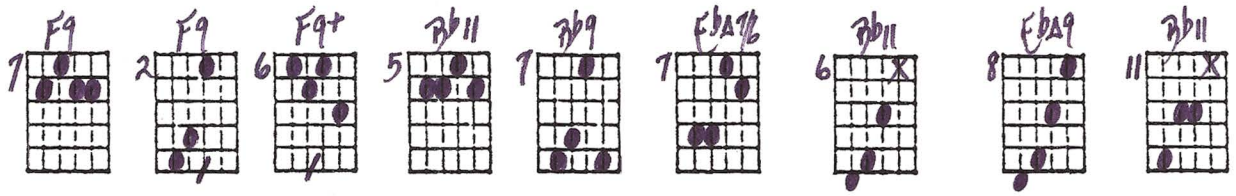

"Bye, Bye Blackbird" - Ted Greene Comping, key of Eb, p.3

Musical notation for measures 23-31. The bass line shows chords: Abm6, Bb7, Eb. The lyrics are: hand me. Make my bed and light the light,