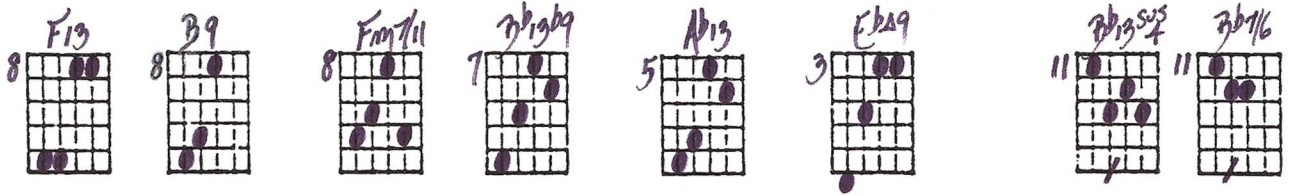

# BYE, BYE BLACKBIRD

Ted Greene  
1985-06-30

2 beats per chord  
unless marked /

Comping, Middle Strings, V-1 and V-2

Key of Eb

Basic chords: Eb Bb7 Eb

Pack up all my cares and woes, here I go sing - ing low,

bye, bye, Black - bird.

When some - bo - dy waits for me, sug - ar's sweet, so is she,

"Bye, Bye Blackbird" - Ted Greene Comping, key of Eb, p. 2

Musical notation for measures 13-14. The treble clef contains notes and chords. The bass clef contains chords Fm7, Bb7, and Eb. The lyrics are: "bye, bye, Black - bird."

Musical notation for measures 15-16. The treble clef contains notes and chords. The bass clef contains chords Eb7 and Bbm6. The lyrics are: "No one here can love and un - der - stand"

Musical notation for measures 17-18. The treble clef contains notes and chords. The bass clef contains chords C7 and Fm. The lyrics are: "me. Oh, what hard luck sto - ries they all"

Handwritten musical notation for the third staff. The key signature is one sharp (F#). The staff contains a sequence of notes with the following chords written above: D7, G, D7, Dmb, E7, Am, Am7, D7, G.