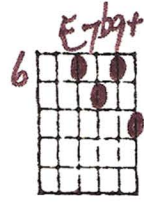

BLUESETTE

Comping on the Top Strings with V-2 and Friends
Keys of C, Ab, and Eb

Three beats per chord unless otherwise marked, or try rubato for warmth

○ = opt.

Key of C

Musical notation for the first system, measures 1-4. The top staff shows chords: C9, C6, F7, Eb7. The bottom staff shows the melody with lyrics: "Poor lit - tle, sad lit - tle blue Blues - ette,"

Musical notation for the second system, measures 5-8. The top staff shows chords: Ab7, D13, Gm7, C7. The bottom staff shows the melody with lyrics: "don't you cry, don't you fret."

Musical notation for the third system, measures 9-12. The top staff shows chords: F13, F13, Fm7, Bb13. The bottom staff shows the melody with lyrics: "You can bet one luck - y day you'll wak - en"

"Bluesette" - Ted Greene Comping, keys of C, Ab, and Eb, p. 2

Musical notation for measures 13-16. Chord symbols above the staff: Eb9, EbΔ7, Ebm7/11, Ab9. Lyrics: and your blues will be for - sak - en.

Key of Ab

25

Long as there's love in your heart to share,

29

dear Blues - ette, don't des - pair.

33

Some blue boy is long - ing just like you to

"Bluesette" - Ted Greene Comping, keys of C, Ab, and Eb, p. 4