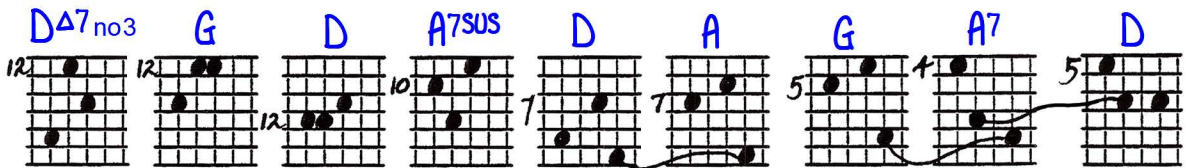

## Leading into 6ths and Soprano Pedals

Ted Greene  
1986-01-07

(and other sounds for taste's sake)

Key of D  
1)

2)

Key of Db  
3)

Key of E  
4)

DIATONIC GTHS + INNER PEDALS LEADING INTO GTHS + SEPRANO PEDALS (4 OTHER SOUNDS FOR TASTE'S SAKE)

© 1-7-86  
Jed Johnson

Key of D ①

3/4 TIME

PICK UP CHORD

②

4/4 TIME

PICK UP

Key of D♭ ③

1ST ENDING

2ND ENDING

Key of E 3/4

RETURN & TAKE THE 2ND ENDING

SEA  
#  
#  
#