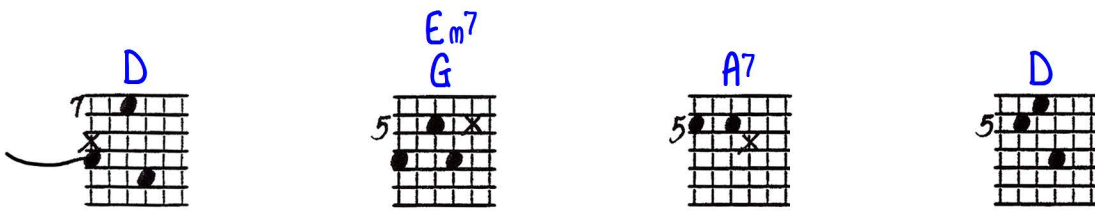

# Diatonic 6ths and Inner Pedals

## Leading into 6ths and Soprano Pedals

Ted Greene  
1986-01-07

(and other sounds for taste's sake)

Key of D  
1)

2)

Key of Db  
3)

Key of E  
4)

DIATONIC GTHS + INNER PEDALS LEADING INTO GTHS + SEPRANO PEDALS (4 OTHER SOUNDS FOR TASTE'S SAKE)

1ST ENDING

2ND ENDING

Key of E 3/4

RETURN & TAKE THE 2ND ENDING

SEA  
#  
#  
#