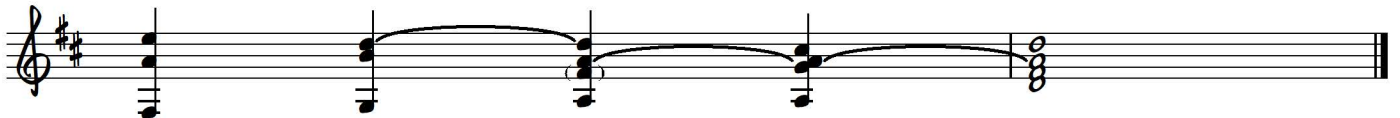

## Leading into 6ths and Soprano Pedals

Ted Greene  
1986-01-07

(and other sounds for taste's sake)

Key of D  
1)

2)

Key of Db  
3)

Key of E  
4)

DIATONIC GTHS + INNER PEDALS LEADING INTO GTHS + SEPRANO PEDALS (4 OTHER SOUNDS FOR TASTE'S SAKE)