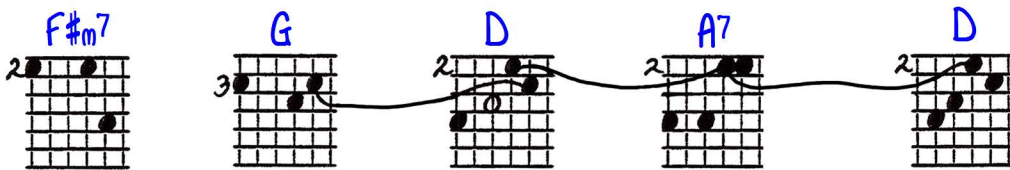

## Leading into 6ths and Soprano Pedals

Ted Greene  
1986-01-07

(and other sounds for taste's sake)

Key of D  
1)

2)

Key of Db  
3)

Key of E  
4)

DIATONIC GTHS + INNER PEDALS LEADING INTO GTHS + SEPRANO PEDALS (4 OTHER SOUNDS FOR TASTE'S SAKE)

© 1-7-86  
Jed Johnson

Key of D ①

3/4 TIME

PICK UP CHORD

②

4/4 TIME

PICK UP

Key of D♭ ③